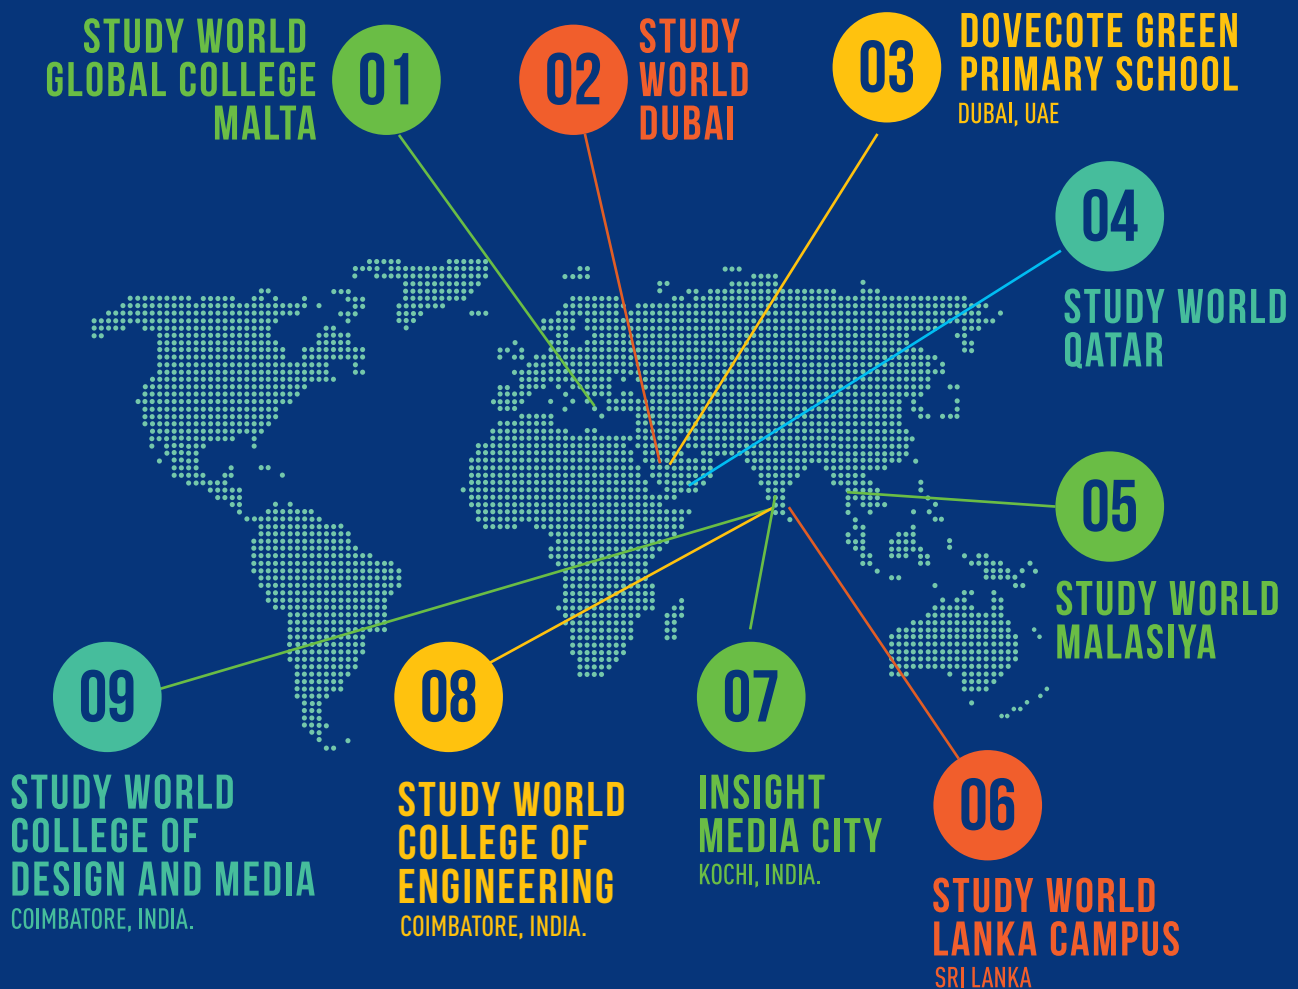

STUDY WORLD
College of Engineering

Counselling Code: **2770**

**OWN
YOUR
FUTURE.
STUDY
WORLD
WIDE**

THE GROUP

Study World Group, started in 2005, and growing steadily on a global scale is an education management organization providing students worldwide with education of international standards. Our services include administration, marketing, recruitment, infrastructure support, transportation and housing among many others. Under the guidance of our founder - entrepreneur - educationist Dr. Vidhya Vinod and the able management of our Chief Operating Officer Mr. Raymi Van der Spek; Study World has expanded across all the major continents providing quality educational service ranging from K-12 Schools to Universities.

THE INSTITUTION

Started in the year 2009 Study World College of Engineering (erstwhile Kalaivani College of Technology) has discharged four batches of engineers in various disciplines. A vibrant environment is provided to both Faculty and Students to nurture their hidden potential and to foster, to emerge as Intrapreneurs and further as Entrepreneurs. Ample opportunities are offered to exhibit their talents in both curricular and co-curricular activities. Alumni are adorning all over the globe in numerous organizations.